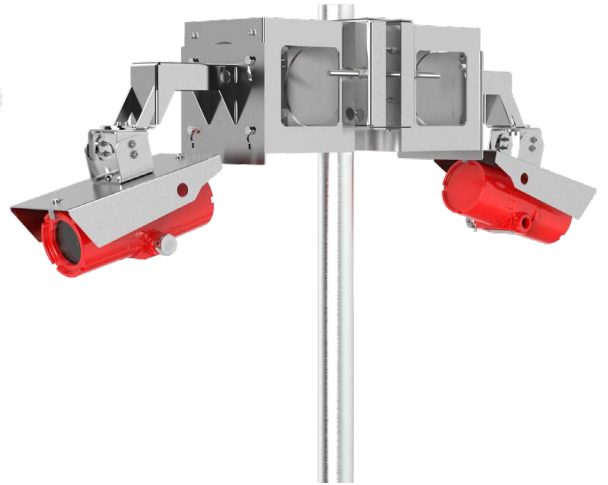

Spectrum SCS-UM

Universal mount

Features

- Mounts camera further away from structure
- Pendant on ceilings
- Horizontal on walls
- Stainless Steel
- For D & F-series cameras

Description

Spectrum SCS-UM universal mount allows the camera to be mounted further away from the structure, additionally the camera can be mounted horizontal on walls or pendant on ceilings.

Specifications

Dimensions 254 x 254 x 517.525mm (10 x 10 x 203/8")

Weight 5.6kg (12.4lbs)

Material Stainless steel

Maximum Load Tested 1000 kg (2200lb)

Compatibility D-Series & F-Series Cameras

*Shown with SCS-PM pole mount

*Shown with SCS-PM pole mount