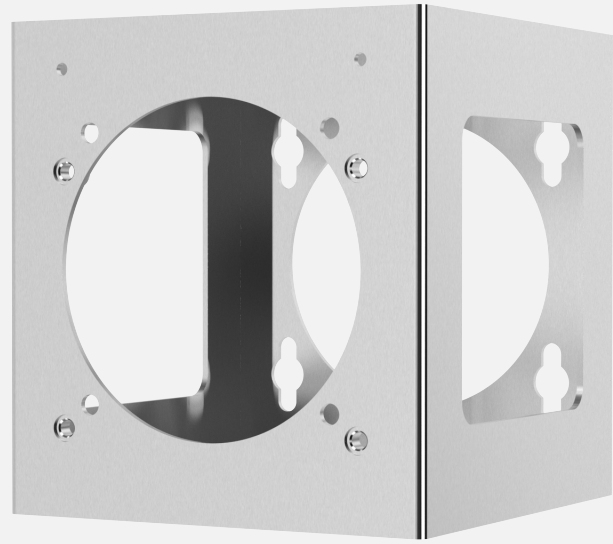

Spectrum SCS-UM

Universal mount

Features

- Mounts camera further away from structure
- Pendant on ceilings
- Horizontal on walls
- Stainless Steel
- For D & F-series cameras

Description

Spectrum SCS-UM universal mount allows the camera to be mounted further away from the structure, additionally the camera can be mounted horizontal on walls or pendant on ceilings.

Specifications

Dimensions 254 x 254 x 517.525mm (10 x 10 x 203/8")

Weight 5.6kg (12.4lbs)

Material Stainless steel

Maximum Load Tested 1000 kg (2200lb)

Compatibility D-Series & F-Series Cameras

*Shown with SCS-PM pole mount

*Shown with SCS-PM pole mount