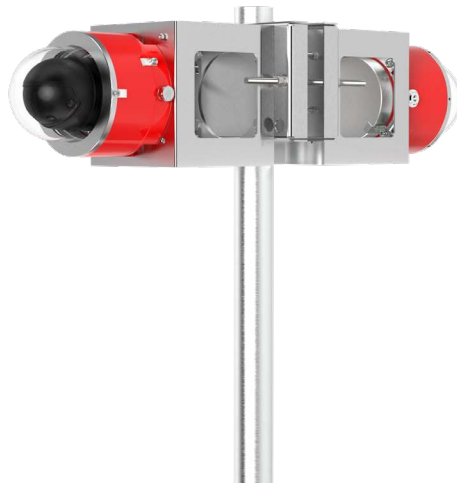

Spectrum SCS-UM

Universal mount

Features

- Mounts camera further away from structure
- Pendant on ceilings
- Horizontal on walls
- Stainless Steel
- For D & F-series cameras

Description

Spectrum SCS-UM universal mount allows the camera to be mounted further away from the structure, additionally the camera can be mounted horizontal on walls or pendant on ceilings.

Specifications

Dimensions 254 x 254 x 517.525mm (10 x 10 x 203/8")

Weight 5.6kg (12.4lbs)

Material Stainless steel

Maximum Load Tested 1000 kg (2200lb)

Compatibility D-Series & F-Series Cameras

*Shown with SCS-PM pole mount

*Shown with SCS-PM pole mount