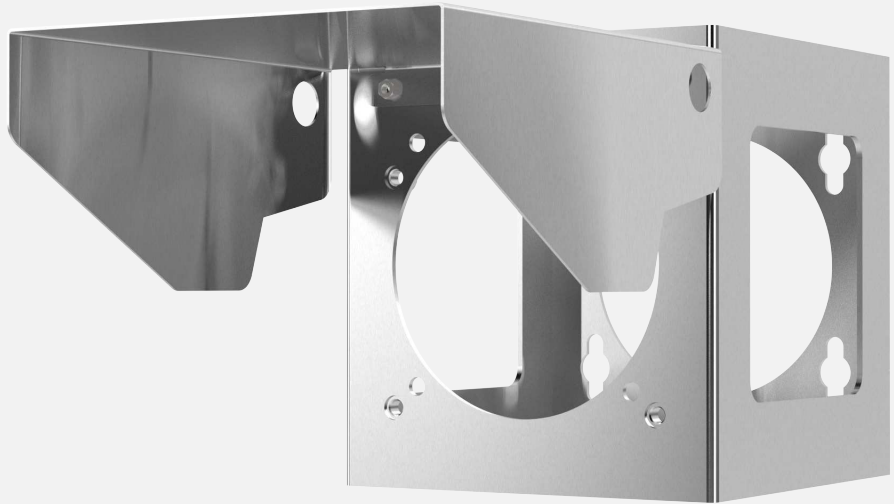

Spectrum SD-UM-SS-D1XX

Universal mount with sunshield

Features

- Mounts camera further away from structure
- Pendant on ceilings
- Horizontal on walls
- Stainless Steel
- For D-series cameras
- Detachable sunshield

Description

Spectrum SD-UM-SS universal mount allows the camera to be mounted further away from the structure, additionally the camera can be mounted horizontal on walls or pendant on ceilings. The universal mount comes features a detachable sunshield.

Specifications

| | |
|---------------------|--|
| Dimensions | 254 x 254 x 517.525mm (10 x 10 x 203/8") |
| Weight | 5.6kg (12.4lbs) |
| Material | Stainless steel |
| Maximum Load Tested | 1000 kg (2200lb) |
| Compatibility | D-Series Cameras |

*Shown with sunshield removed

*Shown with SD-PM pole mount