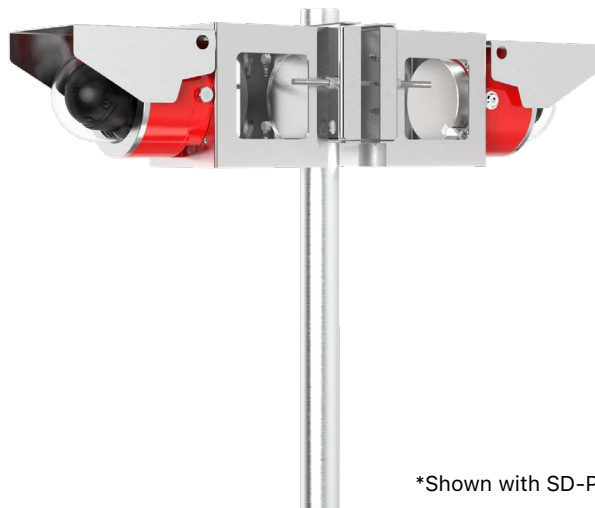

Spectrum SD-UM-SS-D1XX

Universal mount with sunshield

Features

- Mounts camera further away from structure
- Pendant on ceilings
- Horizontal on walls
- Stainless Steel
- For D-series cameras
- Detachable sunshield

Description

Spectrum SD-UM-SS universal mount allows the camera to be mounted further away from the structure, additionally the camera can be mounted horizontal on walls or pendant on ceilings. The universal mount comes features a detachable sunshield.

Specifications

| | |
|---------------------|--|
| Dimensions | 254 x 254 x 517.525mm (10 x 10 x 203/8") |
| Weight | 5.6kg (12.4lbs) |
| Material | Stainless steel |
| Maximum Load Tested | 1000 kg (2200lb) |
| Compatibility | D-Series Cameras |

*Shown with sunshield removed

*Shown with SD-PM pole mount